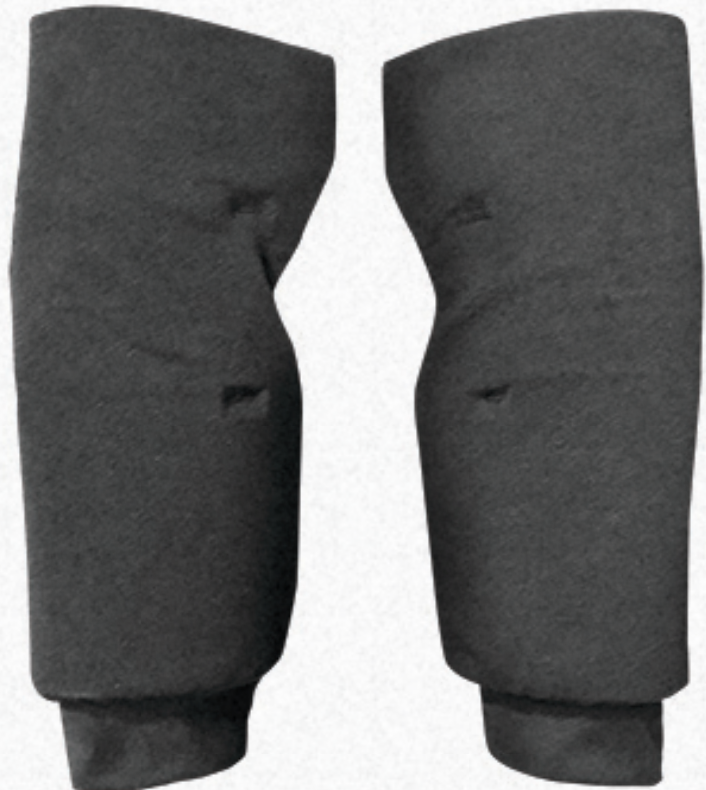

SOFT CAP PROTECTION

KNEE PADS

OK-KP-100LO & OK-KP-100SH

LIGHTWEIGHT & FLEXIBLE

- Lightweight & Flexible
- Fits under Pants

OK-KP-100LO (Full Knee)

OK-KP-100SH (Knee Cap)

HQ / EASTERN WAREHOUSE