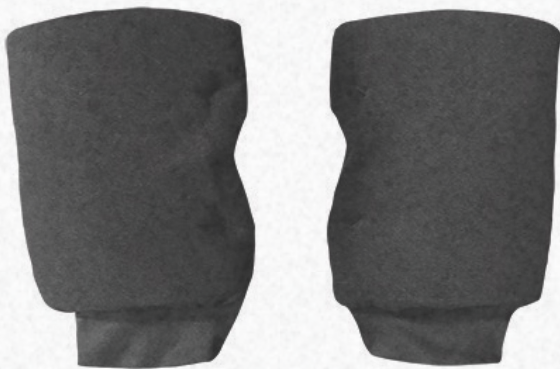

SOFT CAP PROTECTION

KNEE PADS

OK-KP-100LO & OK-KP-100SH

LIGHTWEIGHT & FLEXIBLE

- Lightweight & Flexible
- Fits under Pants

OK-KP-100LO (Full Knee)

OK-KP-100SH (Knee Cap)

HQ / EASTERN WAREHOUSE